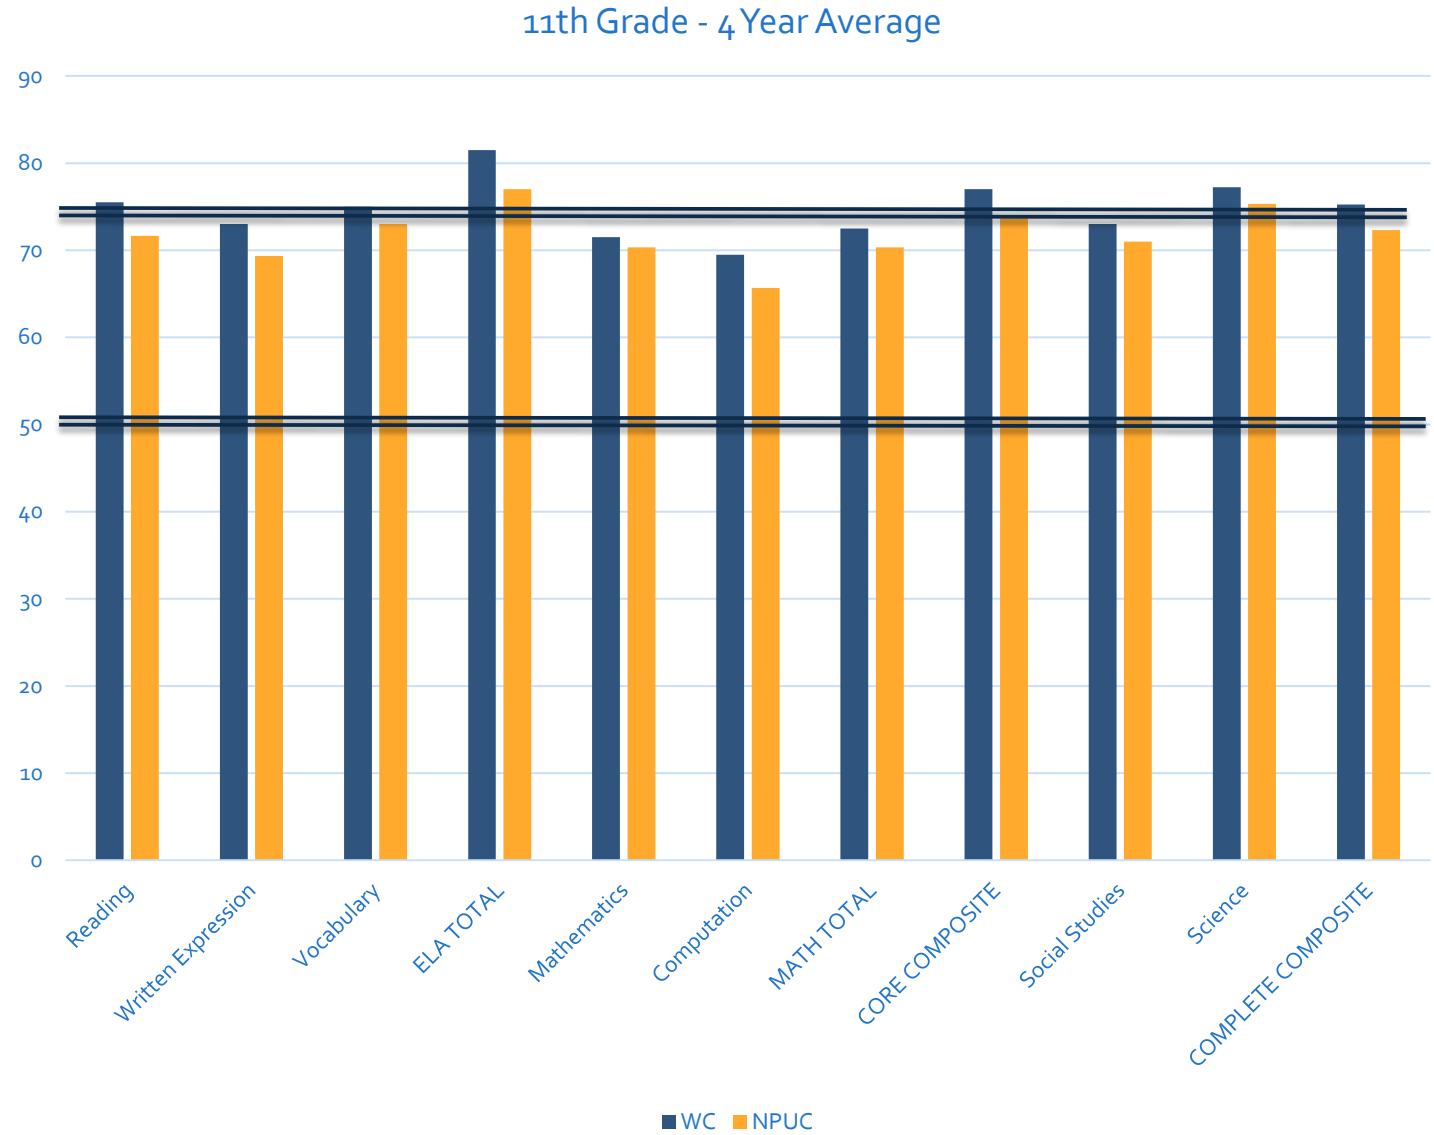

Sixth Grade 4-Year Averages

Sixth grade scores soar in the areas of writing, mathematics, computation, and student's core composite skills.

Seventh Grade 4-Year Averages

There is a large positive increase in overall test scores between 6th and 7th grade.

Eighth Grade 4-Year Averages

Scores still rising!

Ninth Grade 4-Year Averages

Scores **STILL**
rising!

Tenth Grade 4-Year Averages

Scores level out,
but are still
slightly above
average overall.

Eleventh Grade 4-Year Averages

Growth continues
to be exhibited in
11th grade.

Twelfth Grade Fall 2017

ELA Total for this cohort places them in the top 15% of students nationally!

Twelfth Grade 4-Year Averages

Complete Composite Scores of 74th Percentile places the Washington Conference educational system in the top 26% of schools nationally.