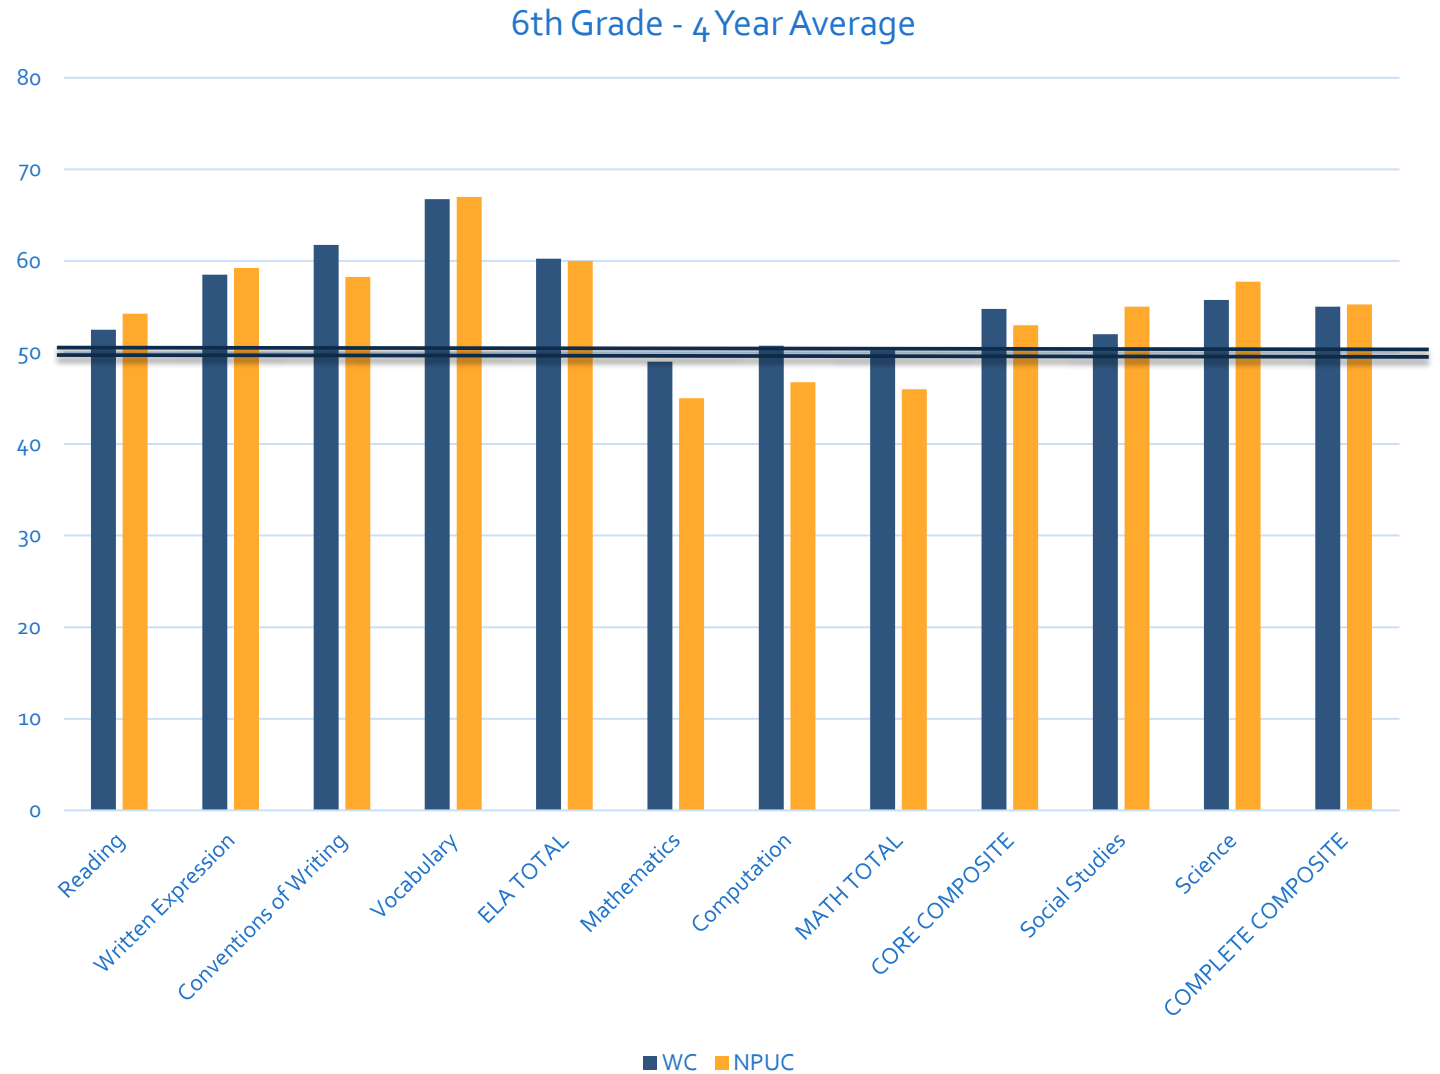

IOWA TEST RESULT COMPARISON

A Four Year Average Study
Washington Conference vs. NPUC

December 2017

Third Grade 4-Year Averages

Over 4 years,
WA Conference
schools are
being outpaced
in all measurable
areas by NPUC
schools.

Fourth Grade 4-Year Averages

By 4th grade, WA
Conf. schools
have caught up
or surpassed
NPUC averages.

Fifth Grade 4-Year Averages

Math
Computation
continues to be
a serious area of
concern in our
lower grades.

Sixth Grade 4-Year Averages

Sixth grade scores soar in the areas of writing, mathematics, computation, and student's core composite skills.

Seventh Grade 4-Year Averages

There is a large positive increase in overall test scores between 6th and 7th grade.