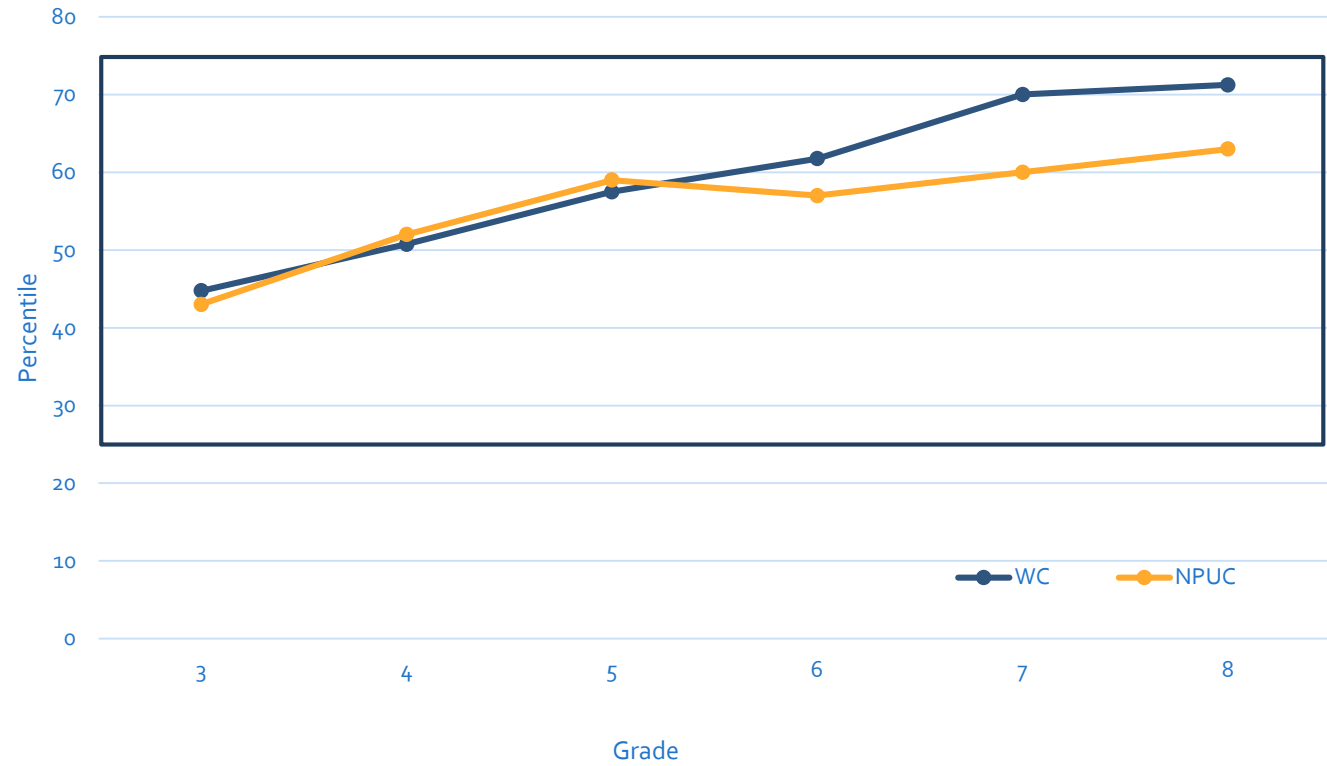

Conventions of Writing

Conventions of Writing