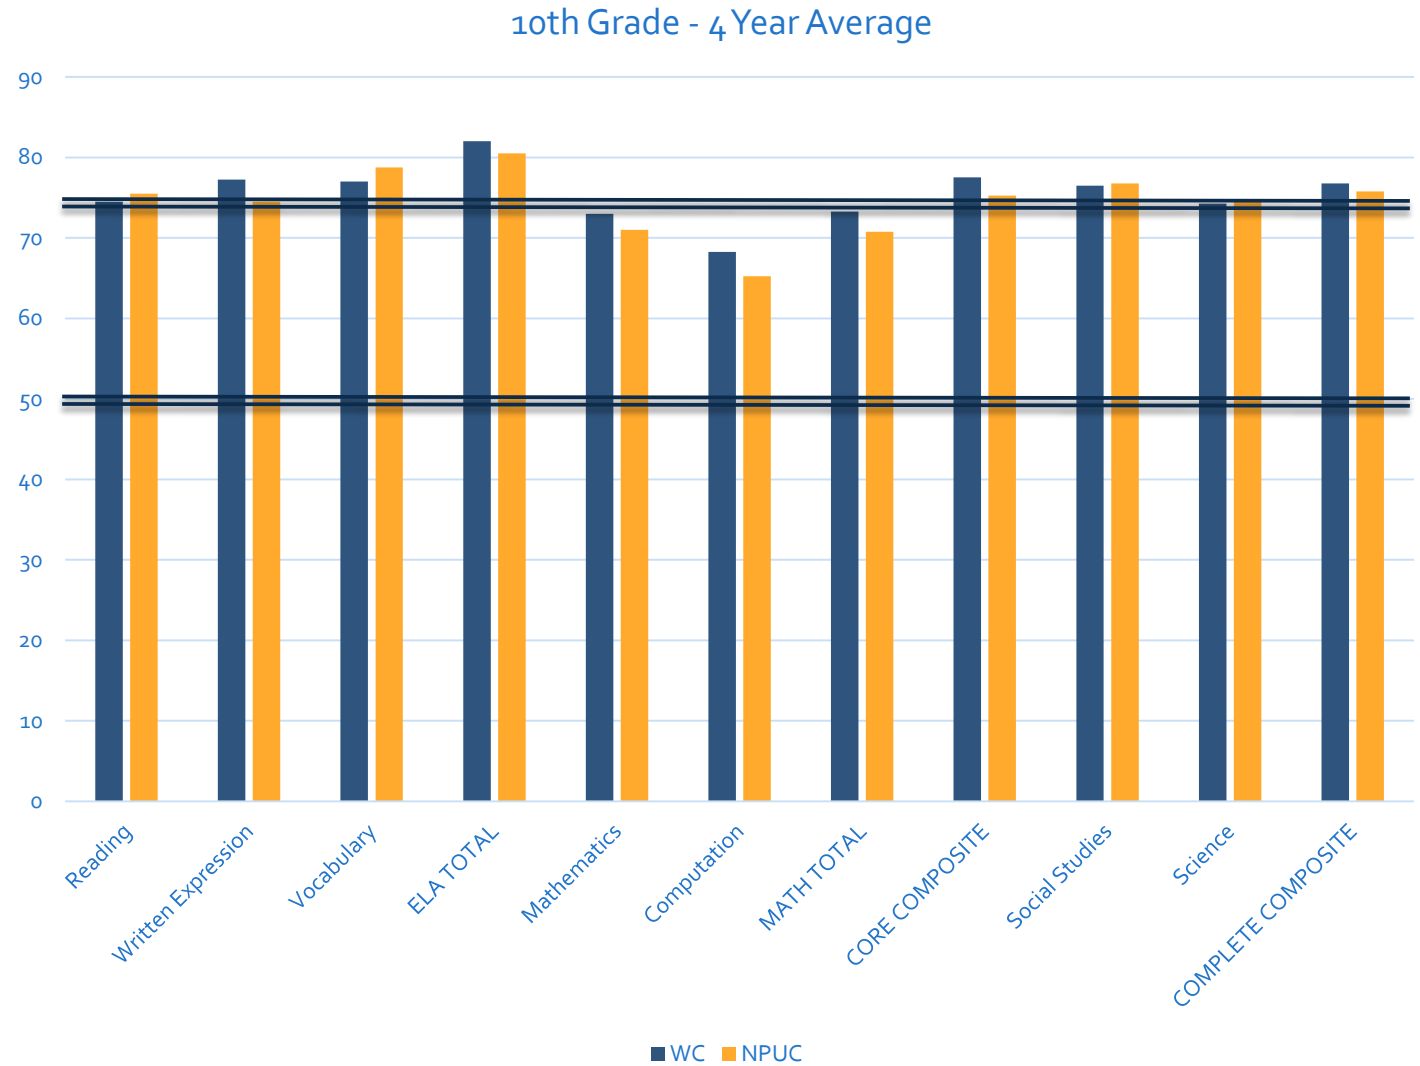

Fourth Grade 4-Year Averages

By 4th grade, WA
Conf. schools
have caught up
or surpassed
NPUC averages.

Fifth Grade 4-Year Averages

Math
Computation
continues to be
a serious area of
concern in our
lower grades.

Sixth Grade 4-Year Averages

Sixth grade scores soar in the areas of writing, mathematics, computation, and student's core composite skills.

Seventh Grade 4-Year Averages

There is a large positive increase in overall test scores between 6th and 7th grade.

Eighth Grade 4-Year Averages

Scores still rising!

Ninth Grade 4-Year Averages

Scores **STILL**
rising!

Tenth Grade 4-Year Averages

Scores level out,
but are still
slightly above
average overall.

Eleventh Grade 4-Year Averages

Growth continues
to be exhibited in
11th grade.

Twelfth Grade Fall 2017

ELA Total for this cohort places them in the top 15% of students nationally!

Twelfth Grade 4-Year Averages

Complete Composite Scores of 74th Percentile places the Washington Conference educational system in the top 26% of schools nationally.