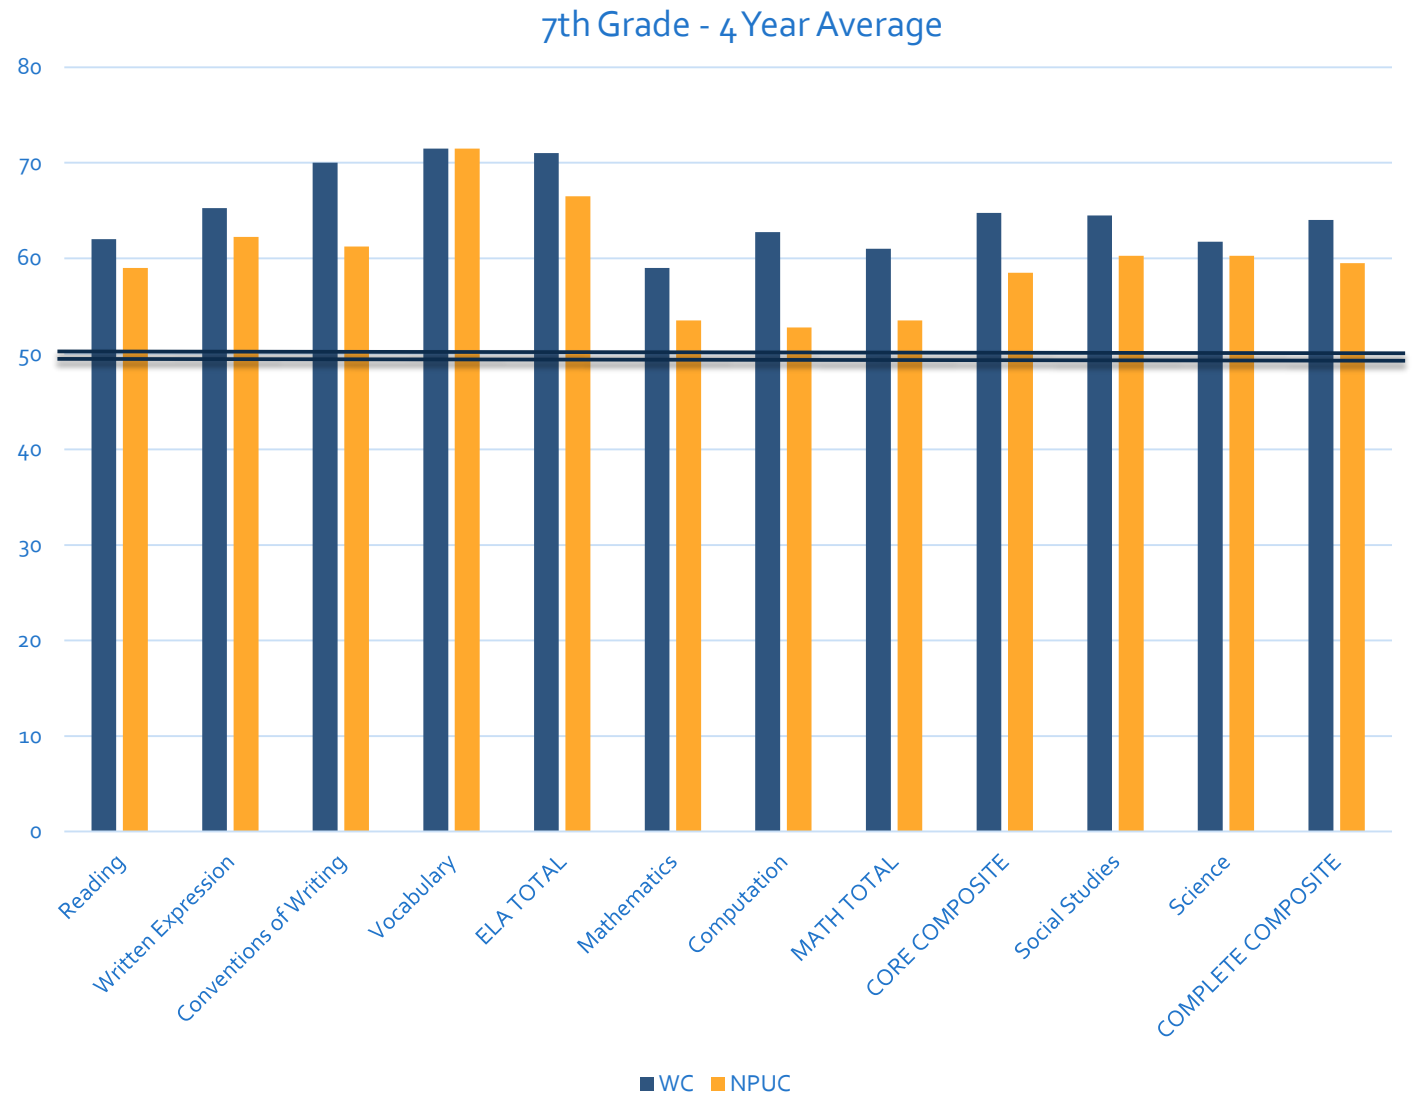

IOWA TEST RESULT COMPARISON

A Four Year Average Study
Washington Conference vs. NPUC

December 2017

Third Grade 4-Year Averages

Over 4 years,
WA Conference
schools are
being outpaced
in all measurable
areas by NPUC
schools.

Fourth Grade 4-Year Averages

By 4th grade, WA
Conf. schools
have caught up
or surpassed
NPUC averages.

Fifth Grade 4-Year Averages

Math
Computation
continues to be
a serious area of
concern in our
lower grades.

Sixth Grade 4-Year Averages

Sixth grade scores soar in the areas of writing, mathematics, computation, and student's core composite skills.

Seventh Grade 4-Year Averages

There is a large positive increase in overall test scores between 6th and 7th grade.