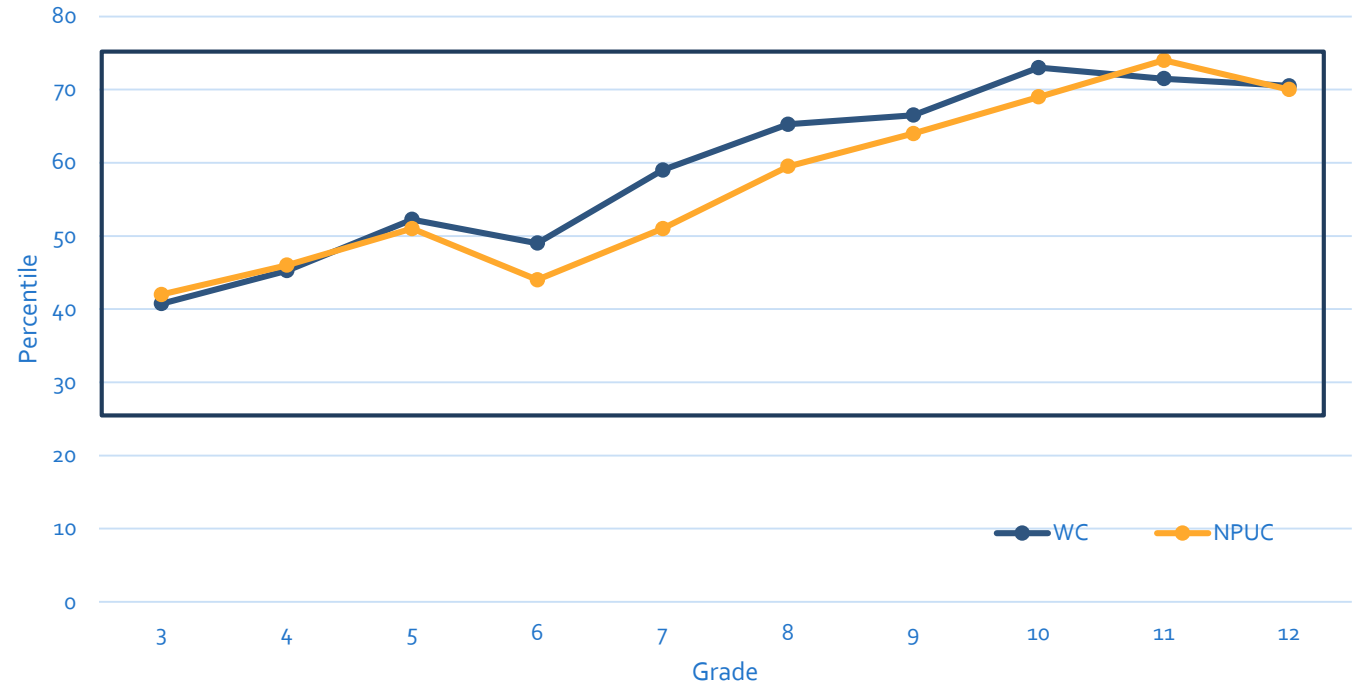

Shall we thank
E.G. White?

ELA Total

LONGITUDINAL STUDIES MATH

Washington Conference vs. NPUC

Mathematics

Mathematics

Computation

Computation

Math Total

Core Composite

This combines ELA and Math

SOCIAL STUDIES & SCIENCE

Washington Conference vs. NPUC

Social Studies

Science

Complete Composite