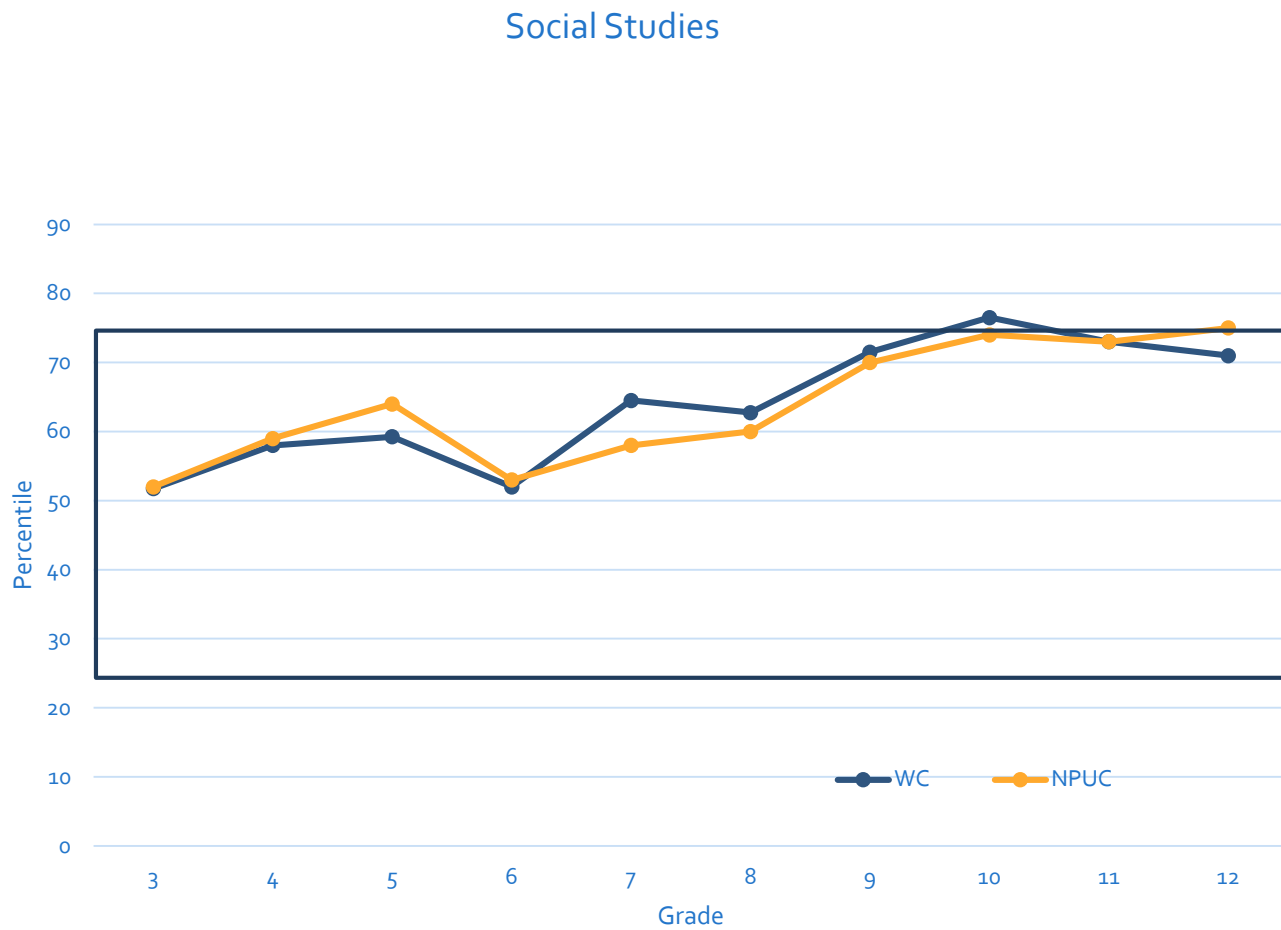

Sixth Grade 4-Year Averages

Sixth grade scores soar in the areas of writing, mathematics, computation, and student's core composite skills.

Seventh Grade 4-Year Averages

There is a large positive increase in overall test scores between 6th and 7th grade.

Math Total

Core Composite

This combines ELA and Math

SOCIAL STUDIES & SCIENCE

Washington Conference vs. NPUC

Social Studies

Science

Complete Composite