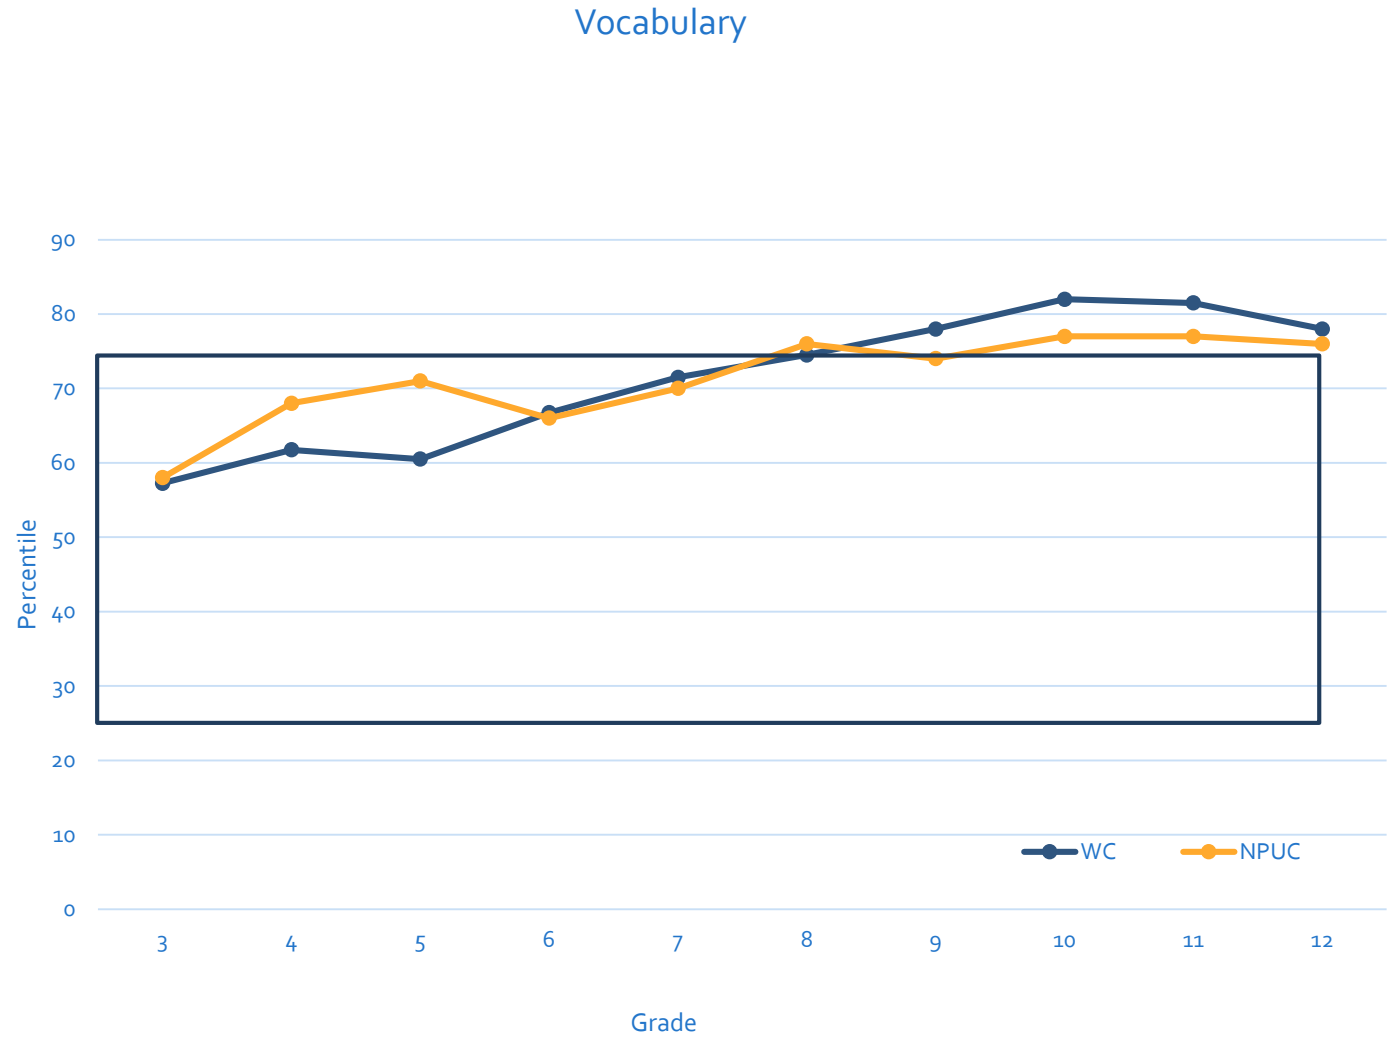

Vocabulary

Shall we thank
E.G. White?