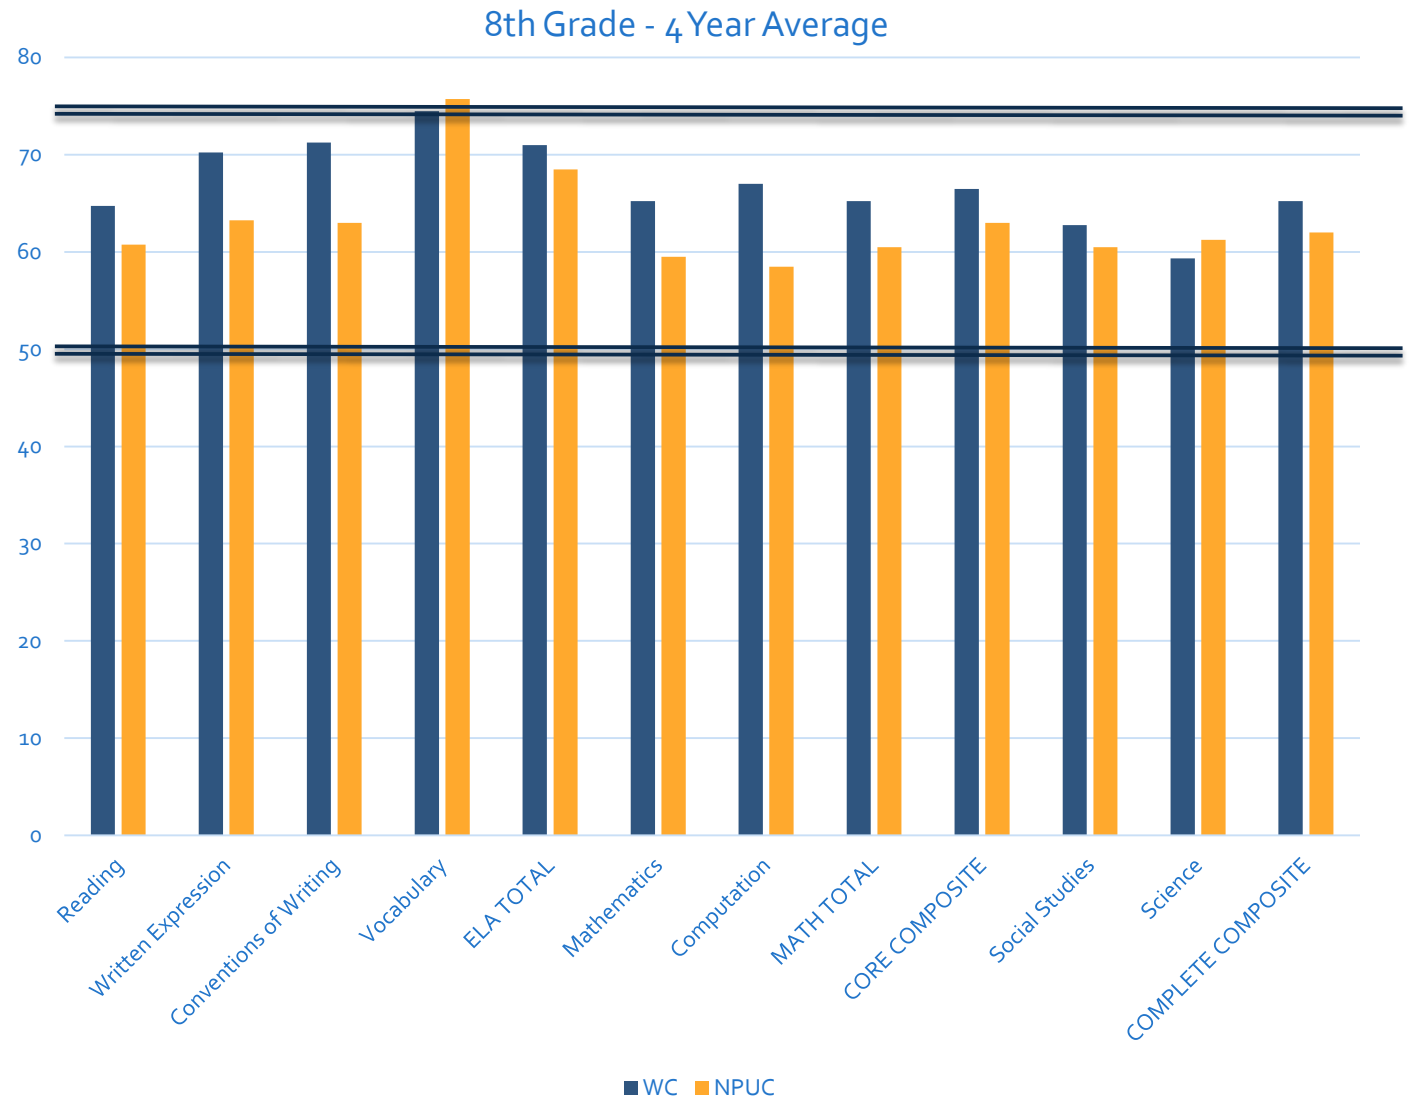

Fourth Grade 4-Year Averages

By 4th grade, WA
Conf. schools
have caught up
or surpassed
NPUC averages.

Fifth Grade 4-Year Averages

Math
Computation
continues to be
a serious area of
concern in our
lower grades.

Sixth Grade 4-Year Averages

Sixth grade scores soar in the areas of writing, mathematics, computation, and student's core composite skills.

Seventh Grade 4-Year Averages

There is a large positive increase in overall test scores between 6th and 7th grade.

Eighth Grade 4-Year Averages

Scores still rising!

Ninth Grade 4-Year Averages

Scores **STILL**
rising!

Tenth Grade 4-Year Averages

Scores level out,
but are still
slightly above
average overall.

Eleventh Grade 4-Year Averages

Growth continues
to be exhibited in
11th grade.

Twelfth Grade Fall 2017

ELA Total for this cohort places them in the top 15% of students nationally!

Twelfth Grade 4-Year Averages

Complete Composite Scores of 74th Percentile places the Washington Conference educational system in the top 26% of schools nationally.