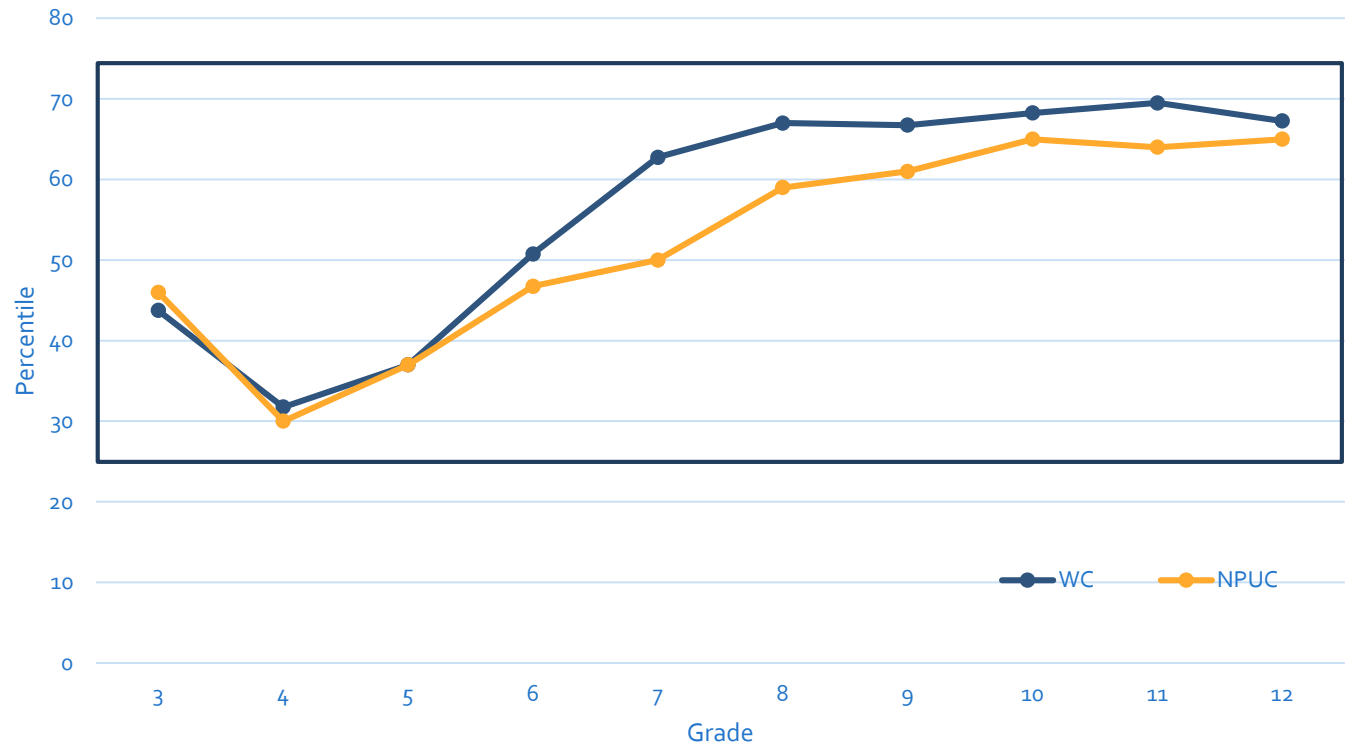

Growth continues
to be exhibited in
11th grade.

Twelfth Grade Fall 2017

ELA Total for this cohort places them in the top 15% of students nationally!

Twelfth Grade 4-Year Averages

Complete Composite Scores of 74th Percentile places the Washington Conference educational system in the top 26% of schools nationally.

Shall we thank
E.G. White?

ELA Total

LONGITUDINAL STUDIES MATH

Washington Conference vs. NPUC

Mathematics

Mathematics

Computation

Computation

Math Total

Core Composite

This combines ELA and Math

SOCIAL STUDIES & SCIENCE

Washington Conference vs. NPUC

Social Studies

Science

Complete Composite