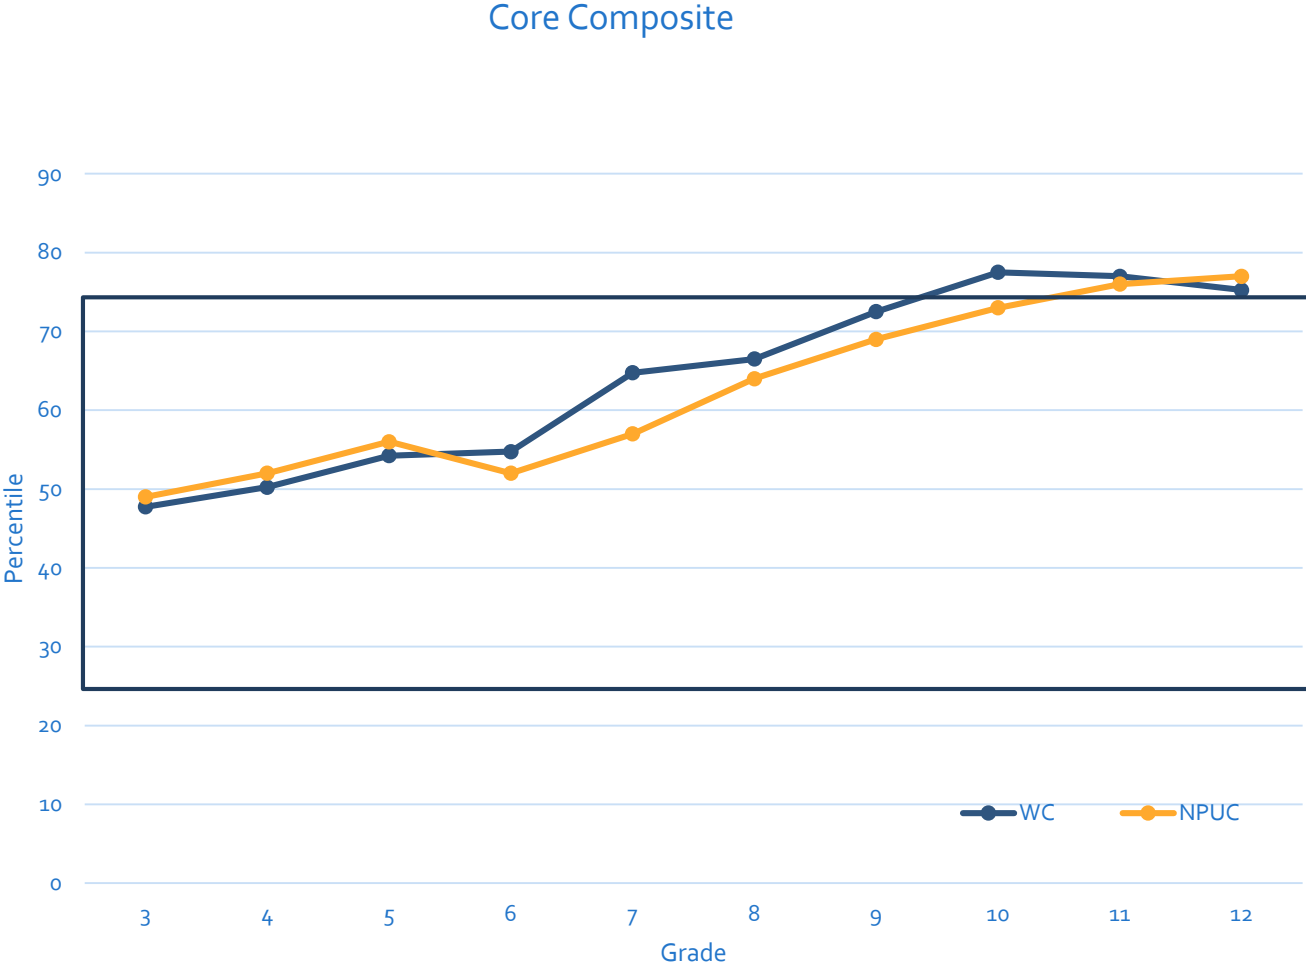

Shall we thank
E.G. White?

ELA Total

LONGITUDINAL STUDIES MATH

Washington Conference vs. NPUC

Mathematics

Mathematics

Computation

Computation

Math Total

Core Composite

This combines ELA and Math

SOCIAL STUDIES & SCIENCE

Washington Conference vs. NPUC

Social Studies

Science

Complete Composite