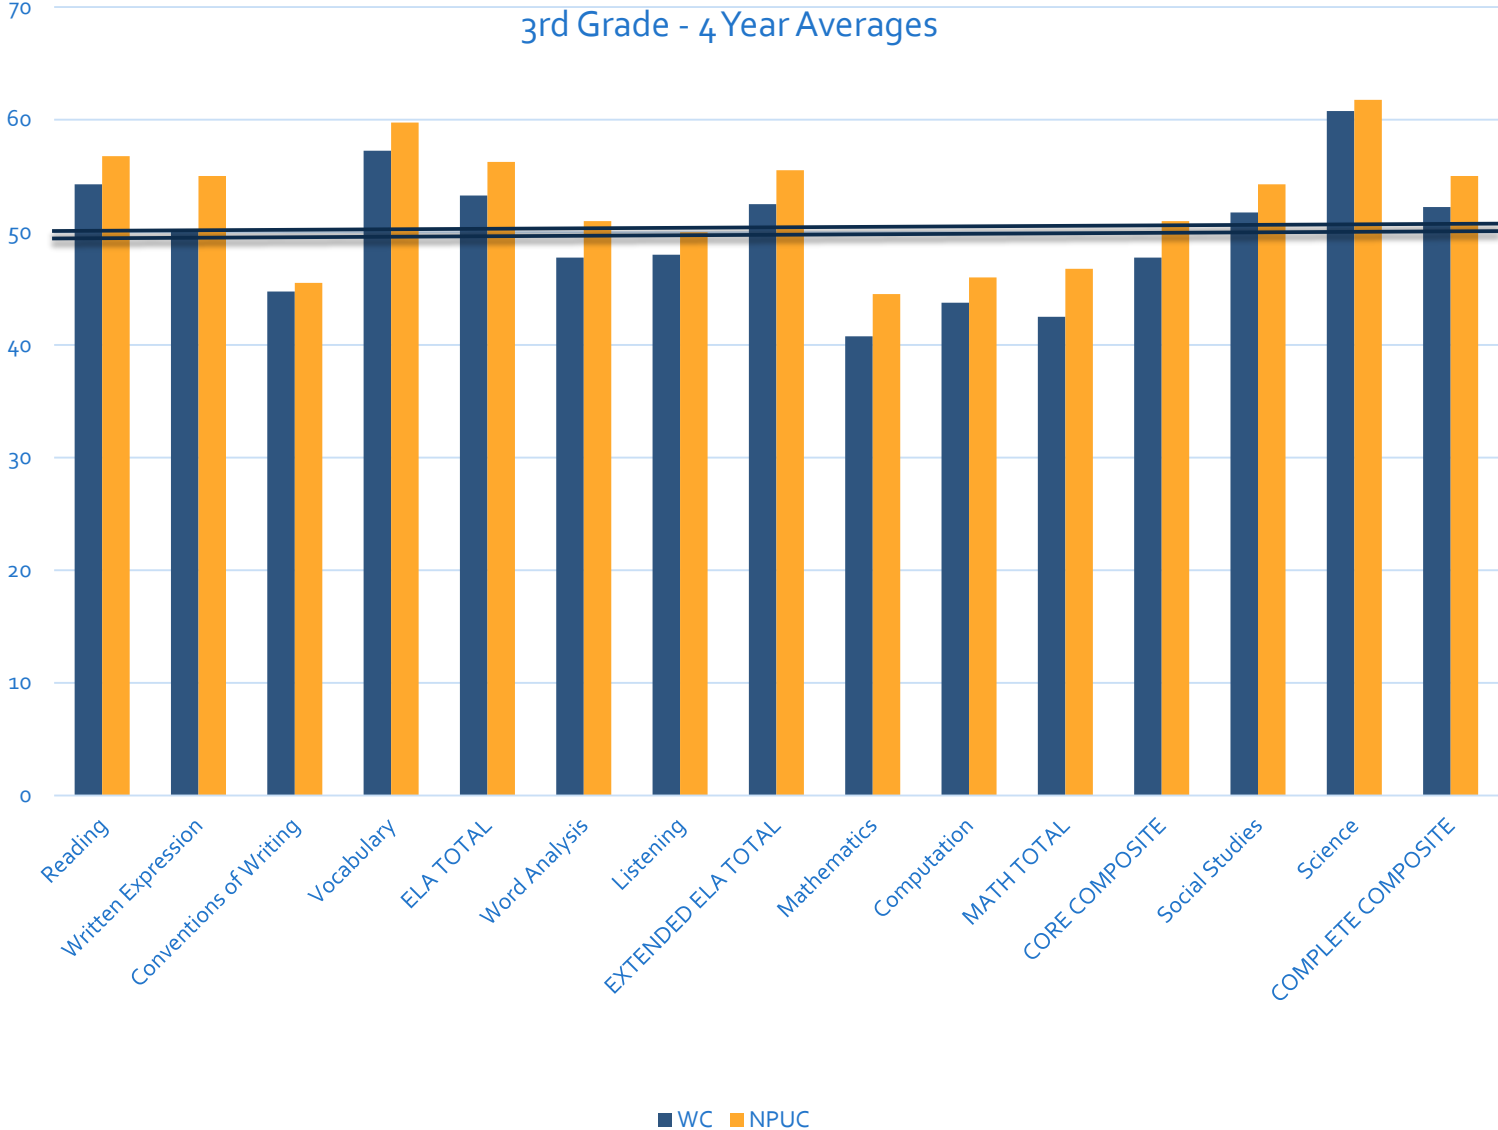

IOWA TEST RESULT COMPARISON

A Four Year Average Study
Washington Conference vs. NPUC

December 2017

Third Grade 4-Year Averages

Over 4 years,
WA Conference
schools are
being outpaced
in all measurable
areas by NPUC
schools.

Fourth Grade 4-Year Averages

By 4th grade, WA
Conf. schools
have caught up
or surpassed
NPUC averages.

Fifth Grade 4-Year Averages

Math
Computation
continues to be
a serious area of
concern in our
lower grades.

Sixth Grade 4-Year Averages

Sixth grade scores soar in the areas of writing, mathematics, computation, and student's core composite skills.

Seventh Grade 4-Year Averages

There is a large positive increase in overall test scores between 6th and 7th grade.