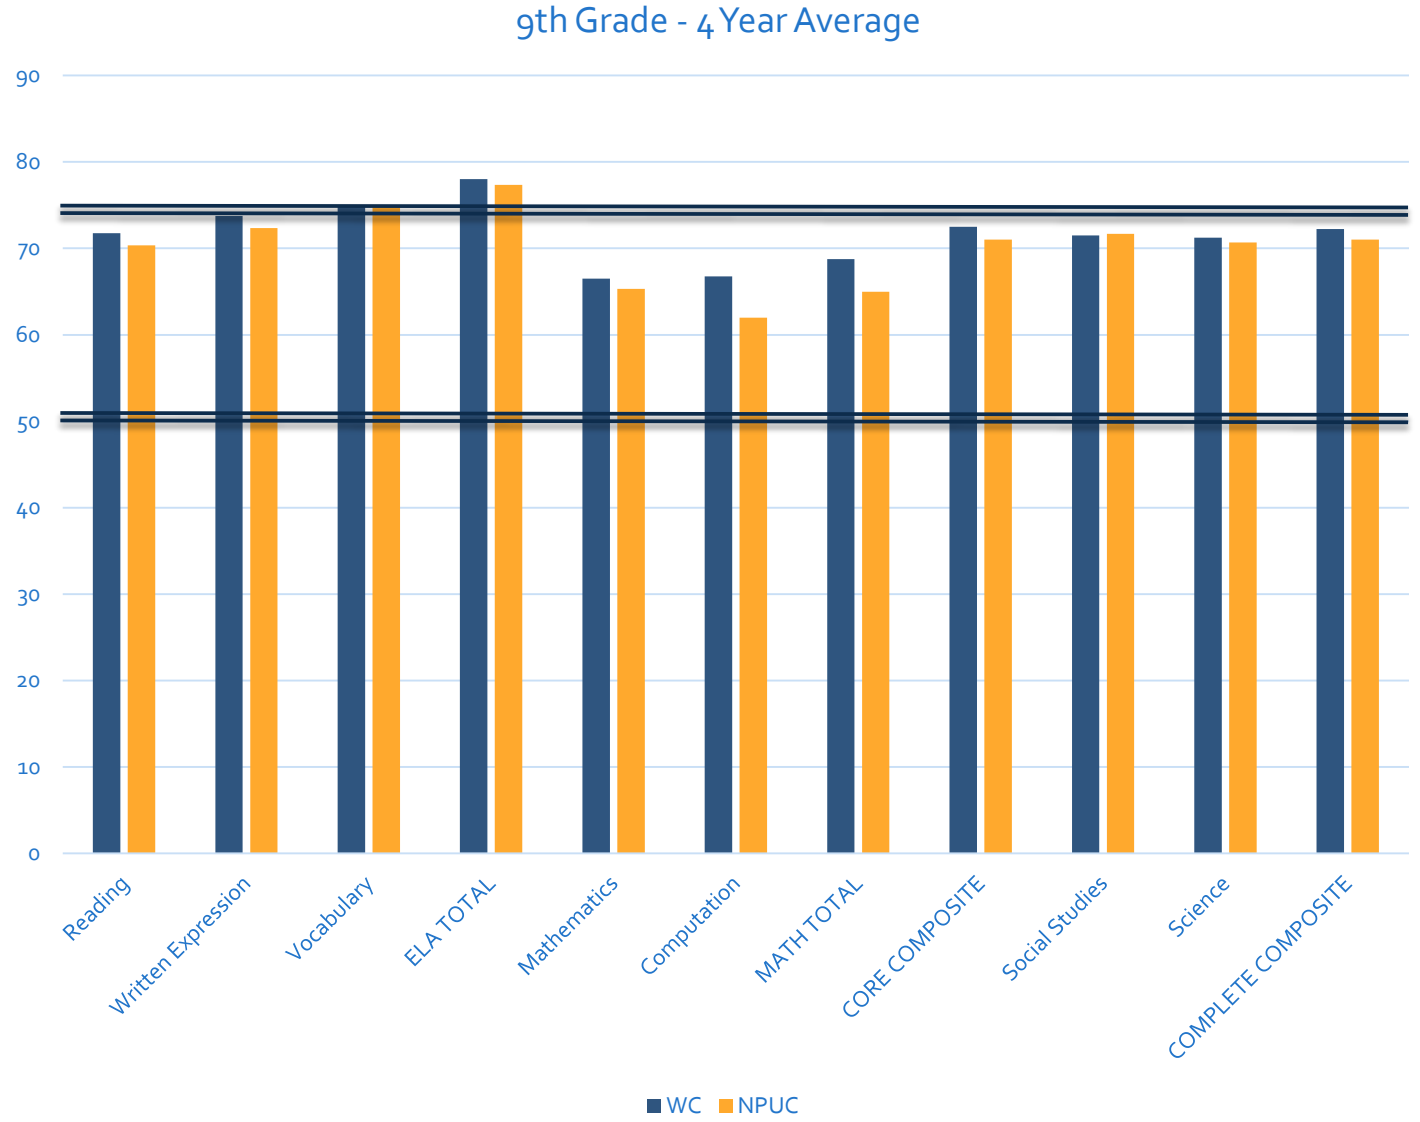

Fourth Grade 4-Year Averages

By 4th grade, WA
Conf. schools
have caught up
or surpassed
NPUC averages.

Fifth Grade 4-Year Averages

Math
Computation
continues to be
a serious area of
concern in our
lower grades.

Sixth Grade 4-Year Averages

Sixth grade scores soar in the areas of writing, mathematics, computation, and student's core composite skills.

Seventh Grade 4-Year Averages

There is a large positive increase in overall test scores between 6th and 7th grade.

Eighth Grade 4-Year Averages

Scores still rising!

Ninth Grade 4-Year Averages

Scores **STILL**
rising!

Tenth Grade 4-Year Averages

Scores level out,
but are still
slightly above
average overall.

Eleventh Grade 4-Year Averages

Growth continues
to be exhibited in
11th grade.

Twelfth Grade Fall 2017

ELA Total for this cohort places them in the top 15% of students nationally!

Twelfth Grade 4-Year Averages

Complete Composite Scores of 74th Percentile places the Washington Conference educational system in the top 26% of schools nationally.