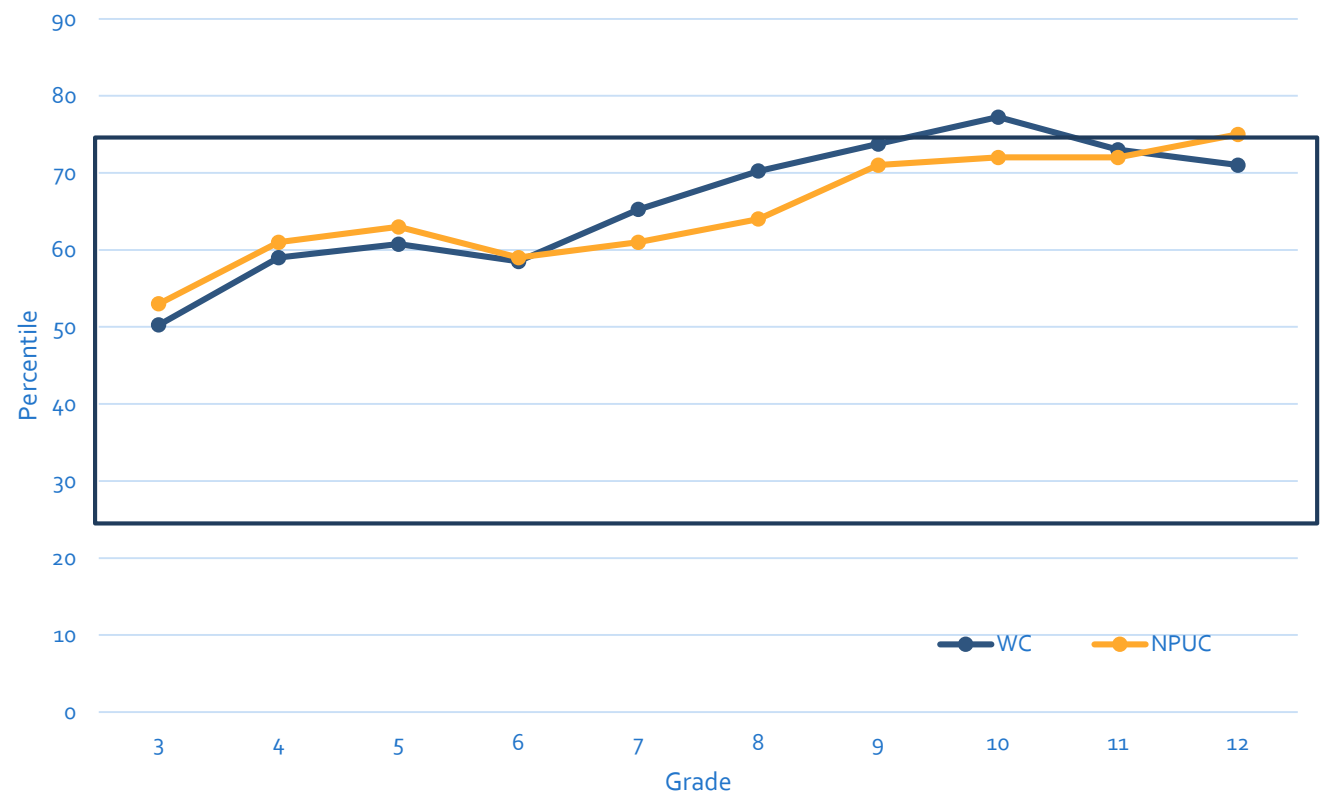

Writing Expression

Writing Expression