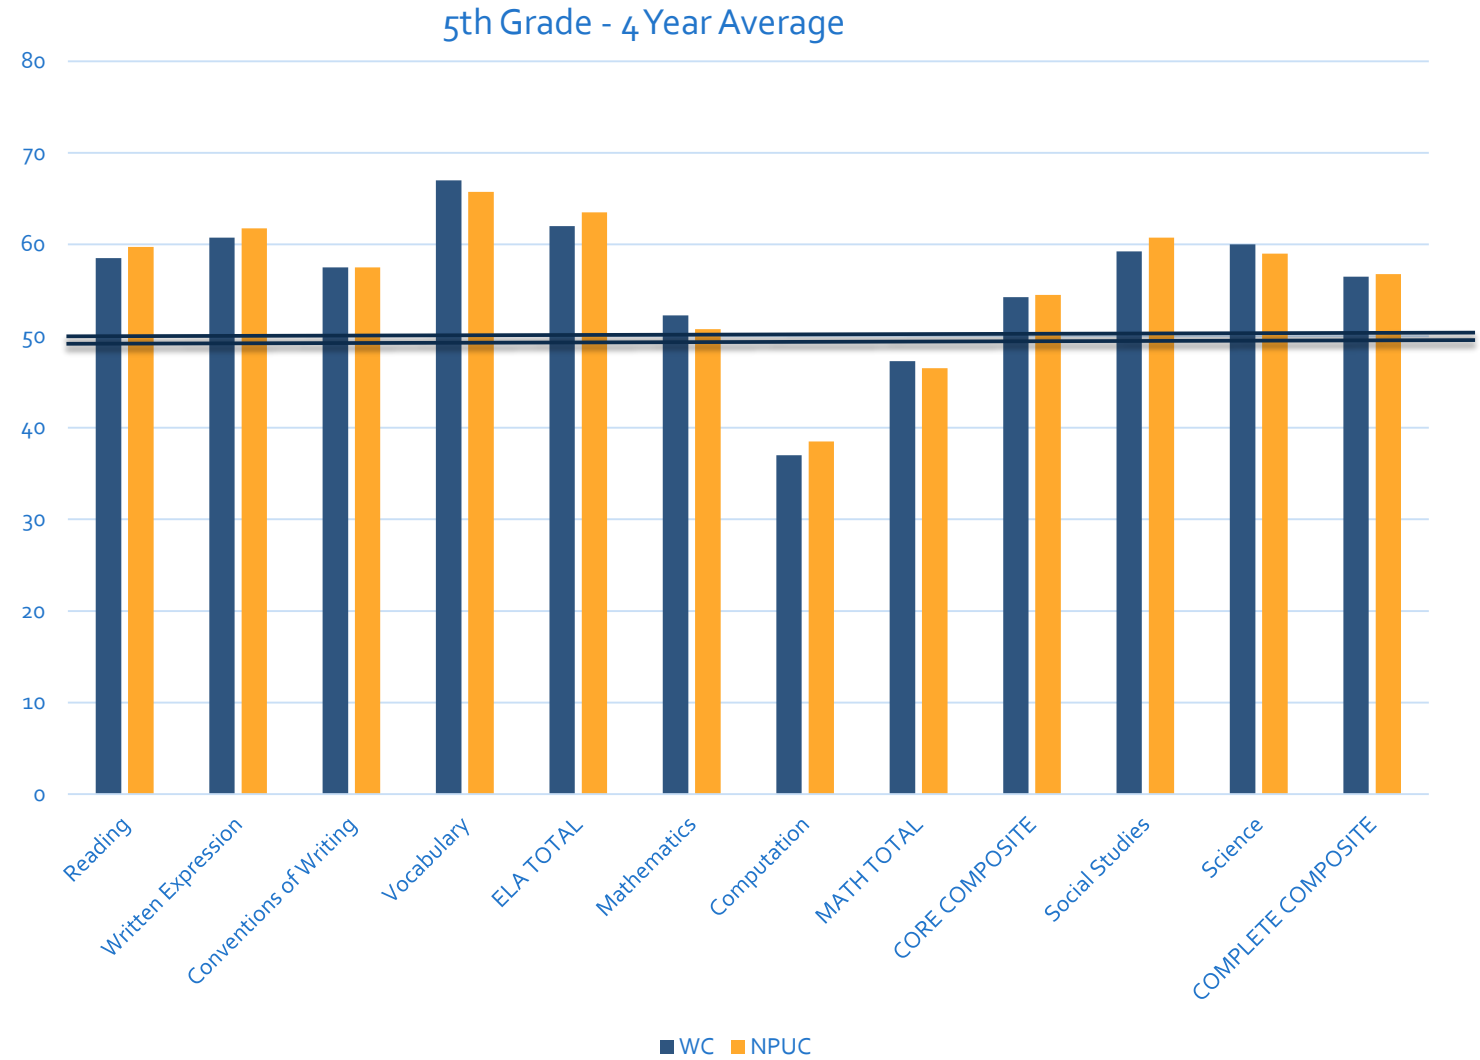

IOWA TEST RESULT COMPARISON

A Four Year Average Study
Washington Conference vs. NPUC

December 2017

Third Grade 4-Year Averages

Over 4 years,
WA Conference
schools are
being outpaced
in all measurable
areas by NPUC
schools.

Fourth Grade 4-Year Averages

By 4th grade, WA
Conf. schools
have caught up
or surpassed
NPUC averages.

Fifth Grade 4-Year Averages

Math
Computation
continues to be
a serious area of
concern in our
lower grades.

Sixth Grade 4-Year Averages

Sixth grade scores soar in the areas of writing, mathematics, computation, and student's core composite skills.

Seventh Grade 4-Year Averages

There is a large positive increase in overall test scores between 6th and 7th grade.

Growth continues
to be exhibited in
11th grade.

Twelfth Grade Fall 2017

ELA Total for this cohort places them in the top 15% of students nationally!

Twelfth Grade 4-Year Averages

Complete Composite Scores of 74th Percentile places the Washington Conference educational system in the top 26% of schools nationally.