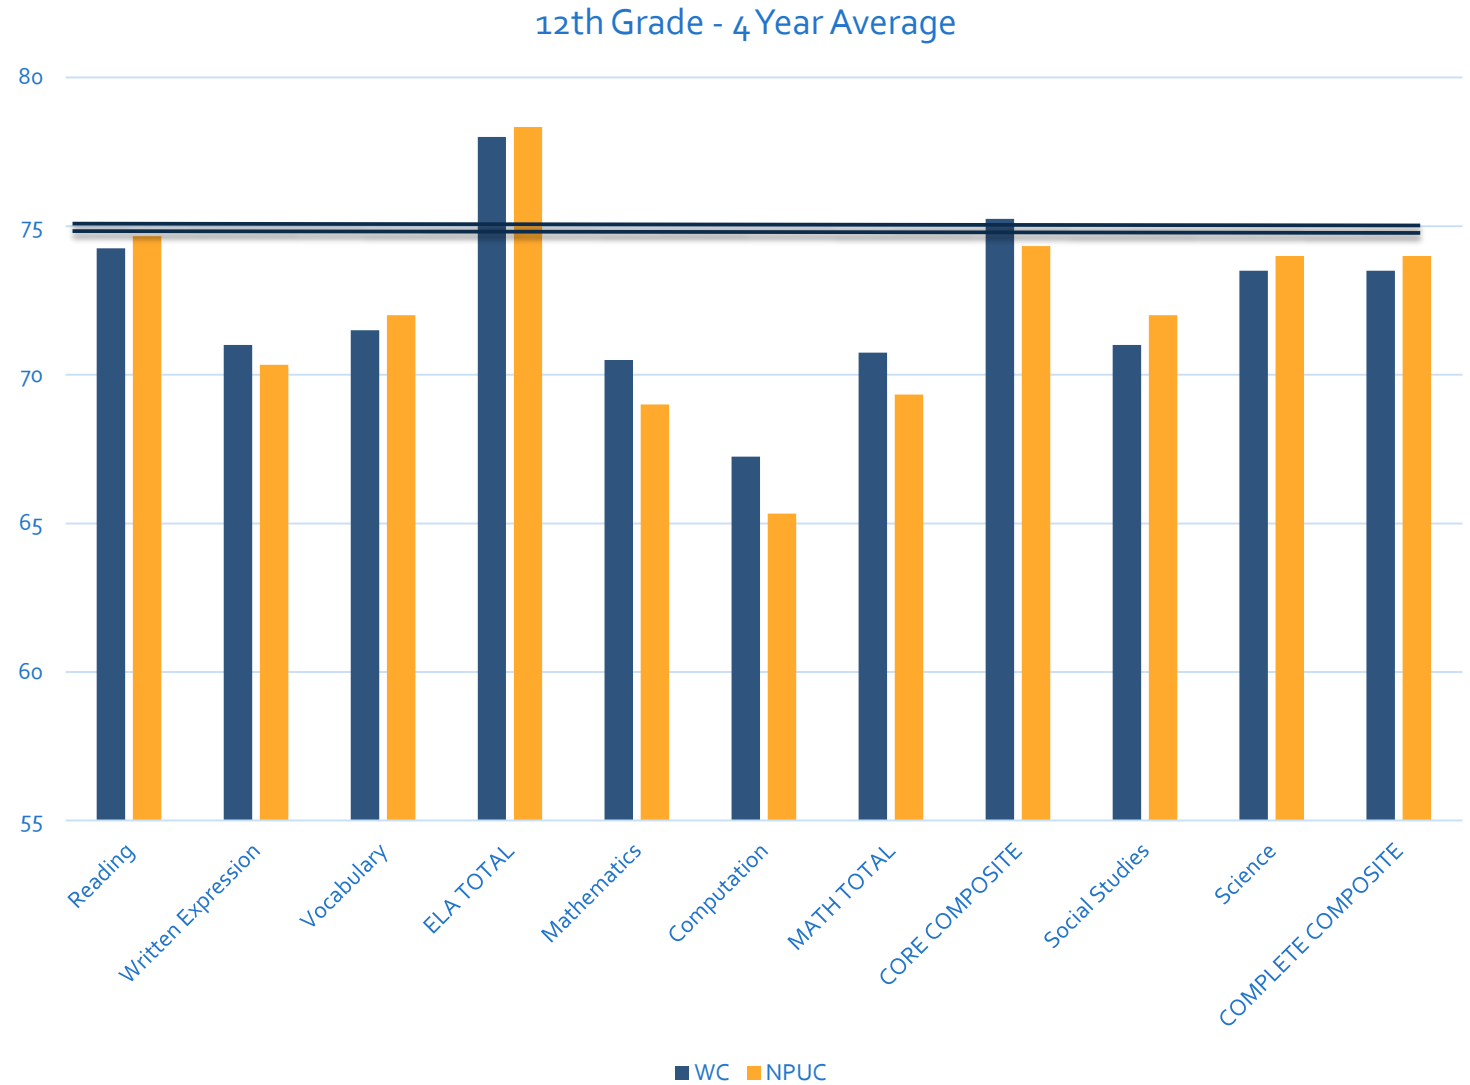

Sixth Grade 4-Year Averages

Sixth grade scores soar in the areas of writing, mathematics, computation, and student's core composite skills.

Seventh Grade 4-Year Averages

There is a large positive increase in overall test scores between 6th and 7th grade.

Growth continues
to be exhibited in
11th grade.

Twelfth Grade Fall 2017

ELA Total for this cohort places them in the top 15% of students nationally!

Twelfth Grade 4-Year Averages

Complete Composite Scores of 74th Percentile places the Washington Conference educational system in the top 26% of schools nationally.