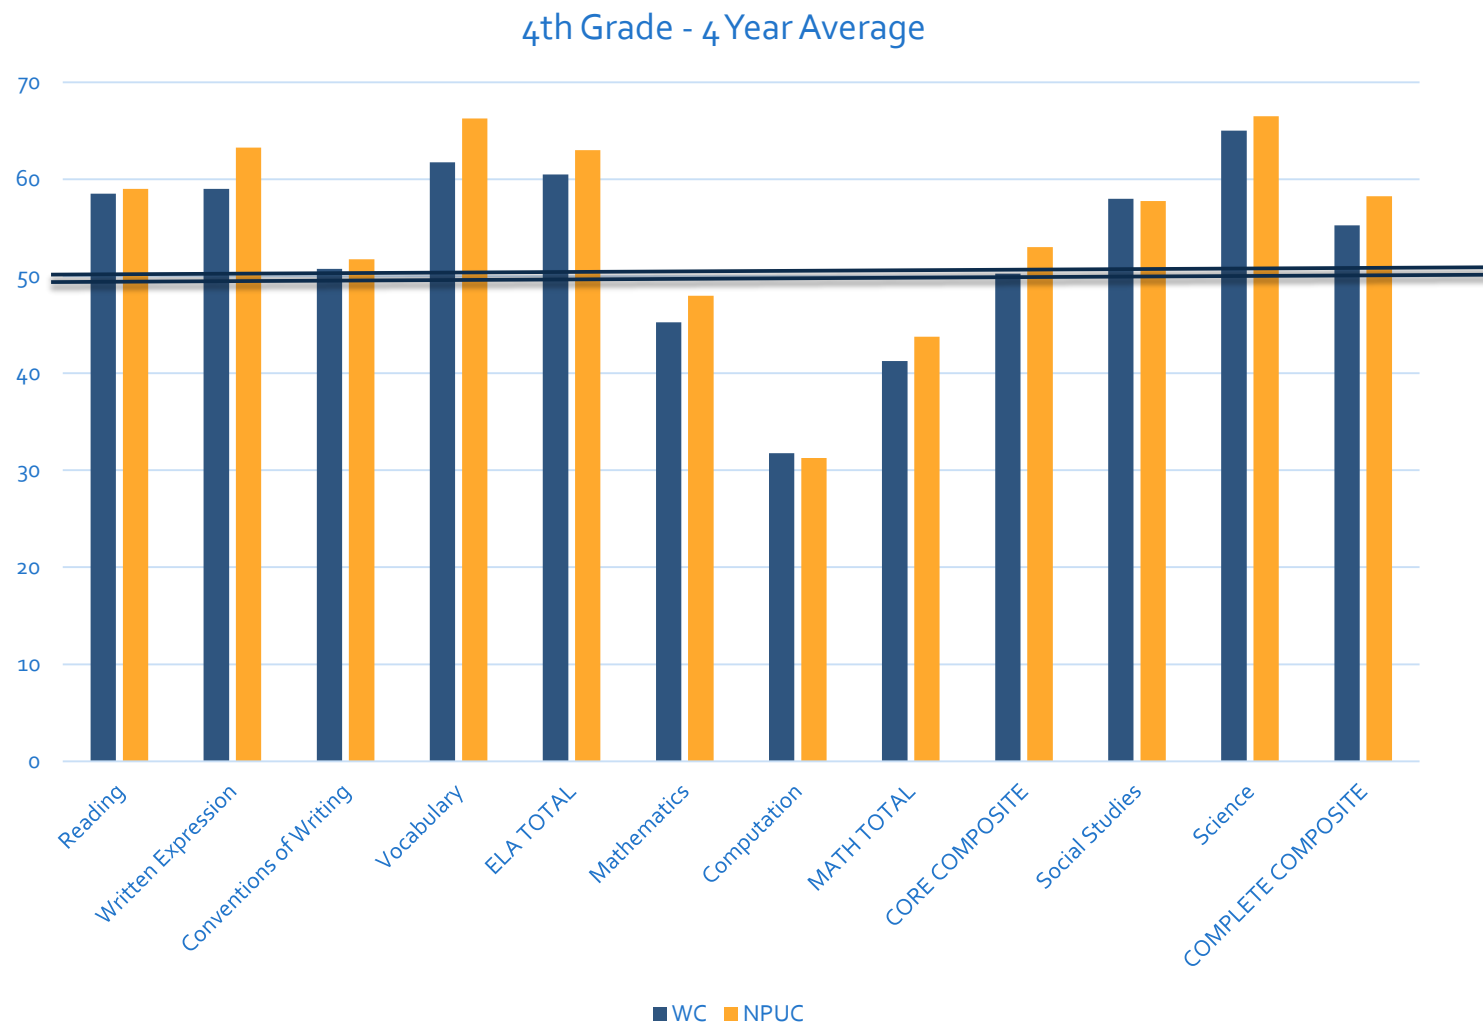

IOWA TEST RESULT COMPARISON

A Four Year Average Study
Washington Conference vs. NPUC

December 2017

Third Grade 4-Year Averages

Over 4 years,
WA Conference
schools are
being outpaced
in all measurable
areas by NPUC
schools.

Fourth Grade 4-Year Averages

By 4th grade, WA
Conf. schools
have caught up
or surpassed
NPUC averages.

Fifth Grade 4-Year Averages

Math
Computation
continues to be
a serious area of
concern in our
lower grades.

Sixth Grade 4-Year Averages

Sixth grade scores soar in the areas of writing, mathematics, computation, and student's core composite skills.

Seventh Grade 4-Year Averages

There is a large positive increase in overall test scores between 6th and 7th grade.