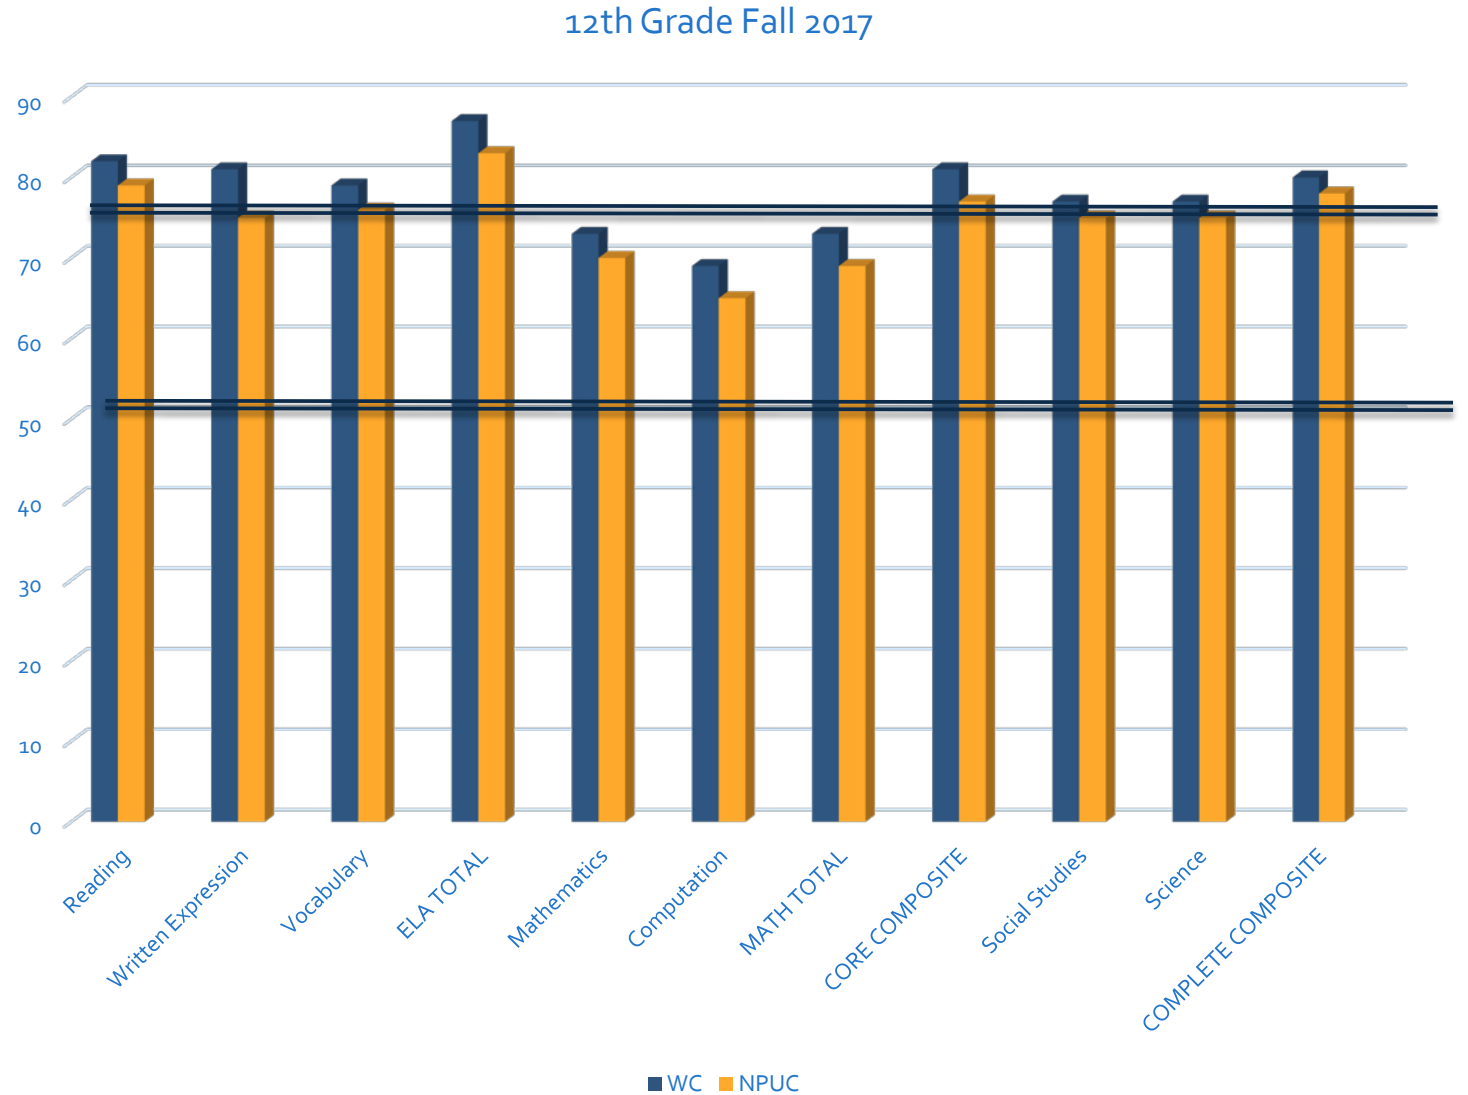

Sixth Grade 4-Year Averages

Sixth grade scores soar in the areas of writing, mathematics, computation, and student's core composite skills.

Seventh Grade 4-Year Averages

There is a large positive increase in overall test scores between 6th and 7th grade.

Eighth Grade 4-Year Averages

Scores still rising!

Ninth Grade 4-Year Averages

Scores **STILL**
rising!

Tenth Grade 4-Year Averages

Scores level out,
but are still
slightly above
average overall.

Eleventh Grade 4-Year Averages

Growth continues
to be exhibited in
11th grade.

Twelfth Grade Fall 2017

ELA Total for this cohort places them in the top 15% of students nationally!

Twelfth Grade 4-Year Averages

Complete Composite Scores of 74th Percentile places the Washington Conference educational system in the top 26% of schools nationally.