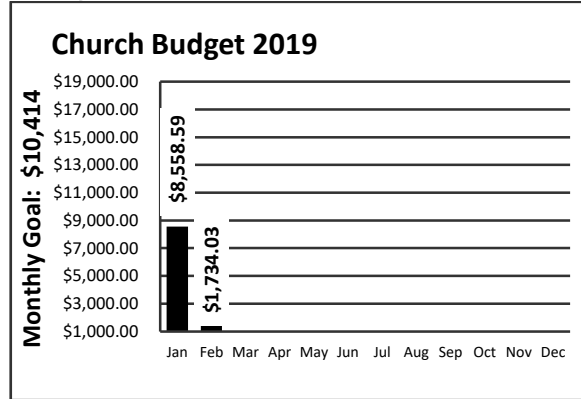

Worship Service **10:45am**

** Listen to service on a personal device at 107.3 FM **

Welcome to Praise Praise Team
Children's Story Kim Anderson
Songs of Praise & Worship Praise Team
Prayer Marlien Arriola
God's Word Student Pastor Emily Ellis

Letters from Peter

Being a Priest in the 21st Century

"But you are a chosen race, a royal priesthood, a holy nation, a people for his own possession, that you may proclaim the excellencies of him who called you out of darkness into his marvelous light. Once you were not a people, but now you are God's people; once you had not received mercy, but now you have received mercy."

1 Peter 2: 9 & 10

Prayer of Commitment Pastor Emily
Song of Response Praise Team
Community Life and Benediction
Marlien Arriola

We will be taking up the offering during the Song of Response.

*Offering today is to support World Budget
Emphasis: Adventist Television Ministries.*

Budget

Featured Offering

Student Assistance toward 2018/19 $9,836.88 of $14,000

www.eastgateadventist.church

You can give online & listen to sermons

We are on Facebook too!

Church Office Information

Pastor: Eric Sayler
Cell: (509)730-5271
Email: esayler@live.com

Office Email Stan Maxted
Email: office@eastgateadventist.church

Need Pastoral Assistance? Either the Elder on Duty or Pastor Eric can be contacted.

Elder on Duty Marlien Arriola
Cell Number: (509) 386-3447
Email address: harriola3112@msn.com

Regarding Office Hours:
Tuesday, Wednesday & Friday
9:00am – 1:00pm

Bulletin Deadline
Wednesdays by 11:00 am

380 N Tausick Way, Walla Walla, WA 99362
(509) 529-9933

Sunset: Tonight –5:10pm/Next Friday – 5:19pm