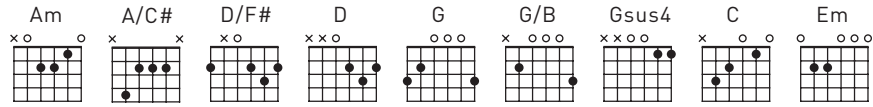

# FOREVER FAITHFUL

Capo on first fret

Mike Mennard and Jodee Overfield

**INTRO** Am D G Gsus4 G Gsus4 G Gsus4 G

## VERSE 1

C G/B D G C G D  
Make my life a life forever faithful though the lions may taunt me

C G/B D G C G D  
Make my heart a heart forever faithful though my failures may haunt me

C G/B D/F# Em C G/B Am D  
Lord You know we come so far You have proven that You are

## BRIDGE

C G/B D/F# Em C A/C# Am D  
In a crowded room or a quiet place I will follow You living by Your grace

G Gsus4 G Gsus4 G Gsus4 G Gsus4  
Forever faithful Forever faithful

G Gsus4 G Em Am D Am D G Gsus4 G Gsus4  
Forever faithful You are with me You are holding me so faithfully in Your hand

G Gsus4 G Gsus4 G Gsus4 G Gsus4 G  
In Your hand You are holding me You are holding me in Your hand